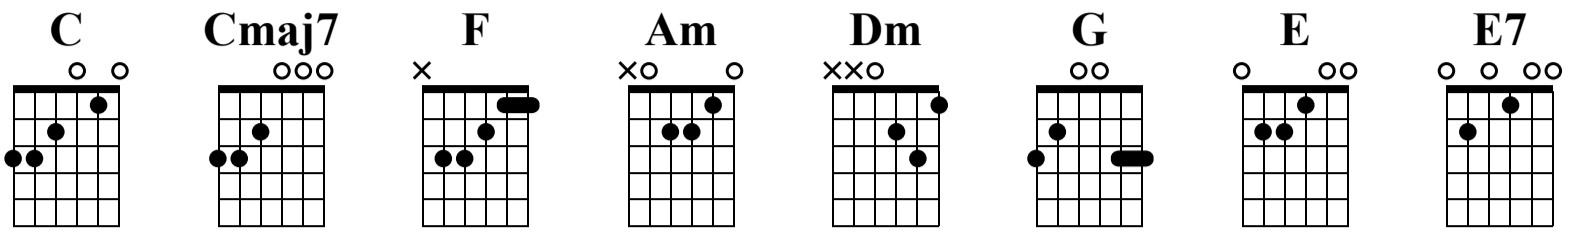

Imagine

John Lennon

Standard tuning

♩ = 64

Intro

Chords: C, Cmaj7, F, C, Cmaj7, F

Measures: 1, 2, 3, 4

s.guit.

Verse

Chords: C, Cmaj7, F, C, Cmaj7, F

Measures: 5, 6, 7, 8

Bridge

Chords: F, Am, Dm, G

Measures: 9, 10, 11, 12

Verse

C Cmaj7 F C Cmaj7 F

13 14 15 16

TAB

0 0 0 0 1 1 1 1 1 1 0 0 0 0 1 1 1 1
1 1 1 1 1 1 1 1 1 1 1 1 1 1 1 1 1 1
2 2 2 2 2 2 2 2 2 2 2 2 2 2 2 2 2 2
3 3 3 3 3 3 3 3 3 3 3 3 3 3 3 3 3 3

Bridge

F Am Dm G G

17 18 19 20

TAB

1 1 0 0 1 1 1 1 1 1 1 1 3 3 3 3 3 3
1 1 1 1 3 3 3 3 3 3 3 3 3 3 3 3 3 3
2 2 2 2 2 2 2 2 2 2 2 2 0 0 0 0 0 0
3 3 0 0 0 0 0 0 0 0 0 0 2 2 2 2 2 2