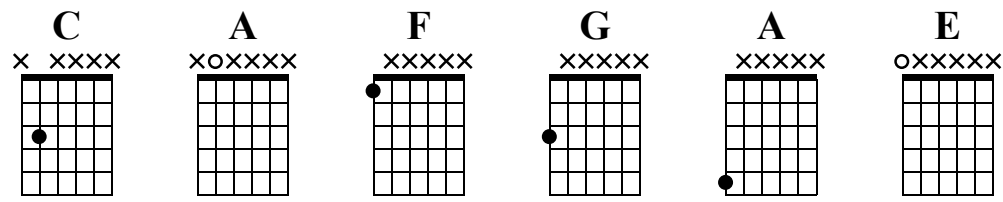

Hallelujah

Jeff Buckley

Standard tuning

♩ = 84

Intro

1 C 2 A 3 C BASS 4 A

Measures 1-4 of the Intro. Measure 1: C chord, bass line 3-3-3-3-2. Measure 2: A chord, bass line 0-0-0-0-2. Measure 3: C chord, bass line 3-3-3-3-2. Measure 4: A chord, bass line 0-0-0-0-2.

Verse

5 C 6 A 7 C 8 A 9 F 10 G

Measures 5-10 of the Verse. Measure 5: C chord, bass line 3-3-3-3-2. Measure 6: A chord, bass line 0-0-0-0-2. Measure 7: C chord, bass line 3-3-3-3-2. Measure 8: A chord, bass line 0-0-0-0. Measure 9: F chord, bass line 3-1-1-1-1-0. Measure 10: G chord, bass line 3-3-3-3-2.

11 C 12 G 13 C 14 F G 15 A 16 F

Measures 11-16 of the Verse. Measure 11: C chord, bass line 3-3-3-3-2. Measure 12: G chord, bass line 3-3-3-3-2. Measure 13: C chord, bass line 3-3-3-3-0. Measure 14: F chord, bass line 1-1-3-3. Measure 15: G chord, bass line 5-5-5-5-5. Measure 16: A chord, bass line 1-1-1-1-0.

D.C. al Fine

23 A 24 A 25 F 26 F 27 C 28 G

Measures 23-28 of the Chorus. Measure 23: A chord, bass line 0-0-0-0-0. Measure 24: A chord, bass line 0-0-0-0-0. Measure 25: F chord, bass line 1-1-1-1-1. Measure 26: F chord, bass line 1-1-1-1-1. Measure 27: C chord, bass line 3-3-3-3-2. Measure 28: G chord, bass line 3-3-3-3-2.